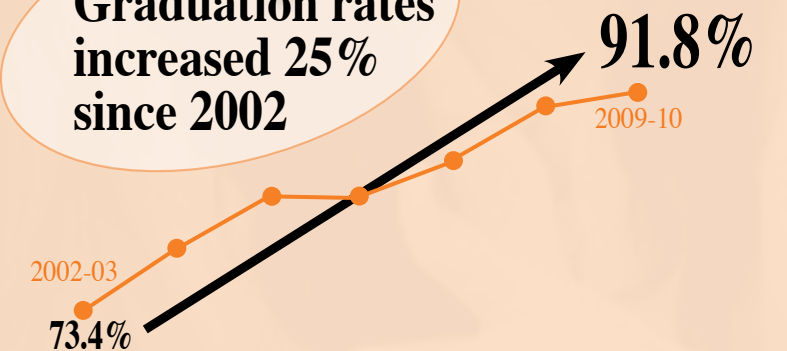

McKinley High School

Graduation rates increased **25%** since 2002