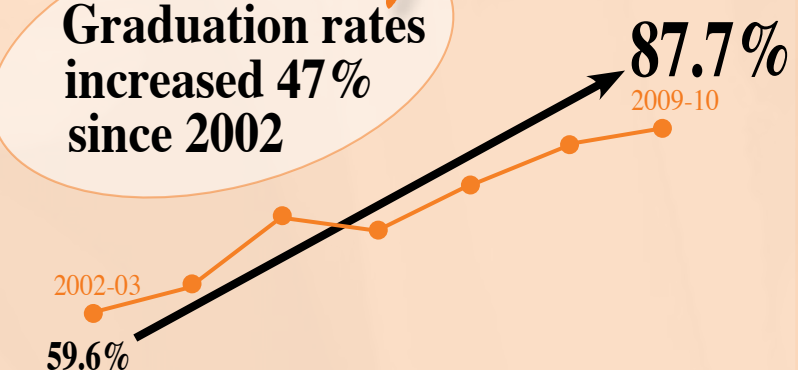

Timken High School

Graduation rates increased **47%** since 2002